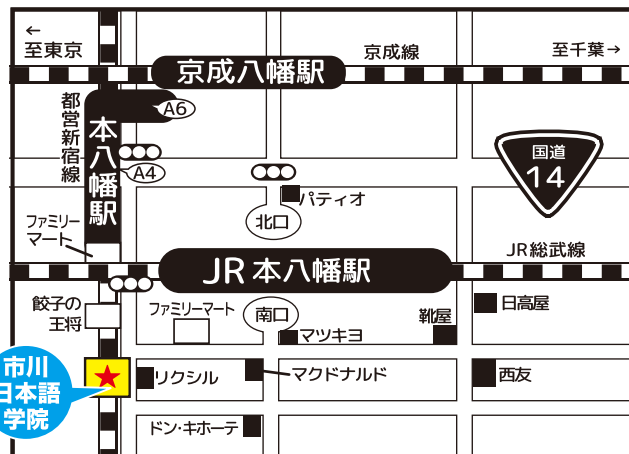

这是侧重学习平假名片假名的基础前期课程。结束以后，可以升到基本课程班。

◆費用

授業料20,000円(教材費込み)
Tuition fee 44,000 yen / month
(For the first 3 months)

This is a beginner course that concentrate on hiragana and katakana. After completion, you can also change into the basic course

プライベート(個人)コース

Private course

◆授業時間

【希望による】
90分×10回

マンツーマンで授業を受けるので、勉強したい内容をより深く学ぶことができます。場所は本校教室か ZOOM でのWEB 授業が選べます。

[By request]
90 minutes x 10 times

因为是一对一教课，所以会加深自己想学的课程内容。可以选来学校授课，或在家利用 ZOOM 上网课。

◆費用

授業料51,000円(全10回)
Tuition fee 51,000 yen
(10 times in total)

As it is one-to-one lesson, you can learn more about the contents you want according to your requirement. You can choose to study either in a school classroom or via a WEB lesson by ZOOM.

N2 / N3 acquisition course

N2&N3 取得コース

JLPT の合格を目指しましょう
Let's aim to pass JLPT

◆授業時間

【5月、10月】
●曜と●曜
18:00～21:30

◆費用
計10回
20000円

[May, October] Tuesday and
Thursday 18: 00-21: 30
10 times in total 20000 yen

どのコースも
入学金 ¥ 0

日程などの詳細は
お問い合わせ
ください

市川日本語学院では
中国語、韓国語、英語、ロシア語、タイ語、ベトナム語、
ミャンマー語、チェコ語、スペイン語でも対応可能です。
見学 & 相談はいつでもお気軽にお電話ください!

市川日本語学院可以对应中国語，韩国語，英語，
俄罗斯語，泰国語，越南語，緬甸語，捷克語，西班牙語。
欢迎來校見學 & 諮詢。

In Ichikawa Japanese Language Institute, staff can
speak Chinese, Korean, English, Russian, Thai,
Vietnamese, Myanmar, Czech and Spanish.
Please feel free to call us when you want to visit
the school or make consultation!

総武線、京成線、都営新宿線の本八幡駅から徒歩3～5分

从JR总武县本八幡站南口步行约3分钟
从都営新宿线本八幡站A3出口步行约3分钟
从京成线八幡站步行约5分钟

The train can use 3 lines. It is a very convenient place
in about 3 ~ 5 min on foot.

市川日本語学院

千葉県市川市南八幡 5-10-5

TEL: 047-329-2121

FAX: 047-329-2122

japan@aiueo.ws

日本語

JAPANESE LANGUAGE

tiếng Nhật

ဂျပန်စာ

일문어

にほんご

Recruiting Students who are residing in Japan